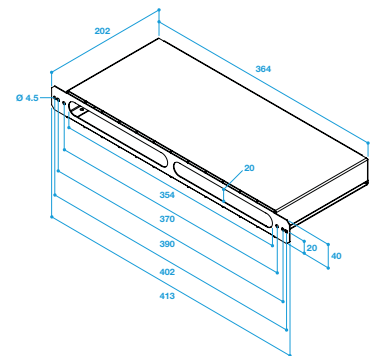

Encombremet MEA 45

Encombremet MEA 200